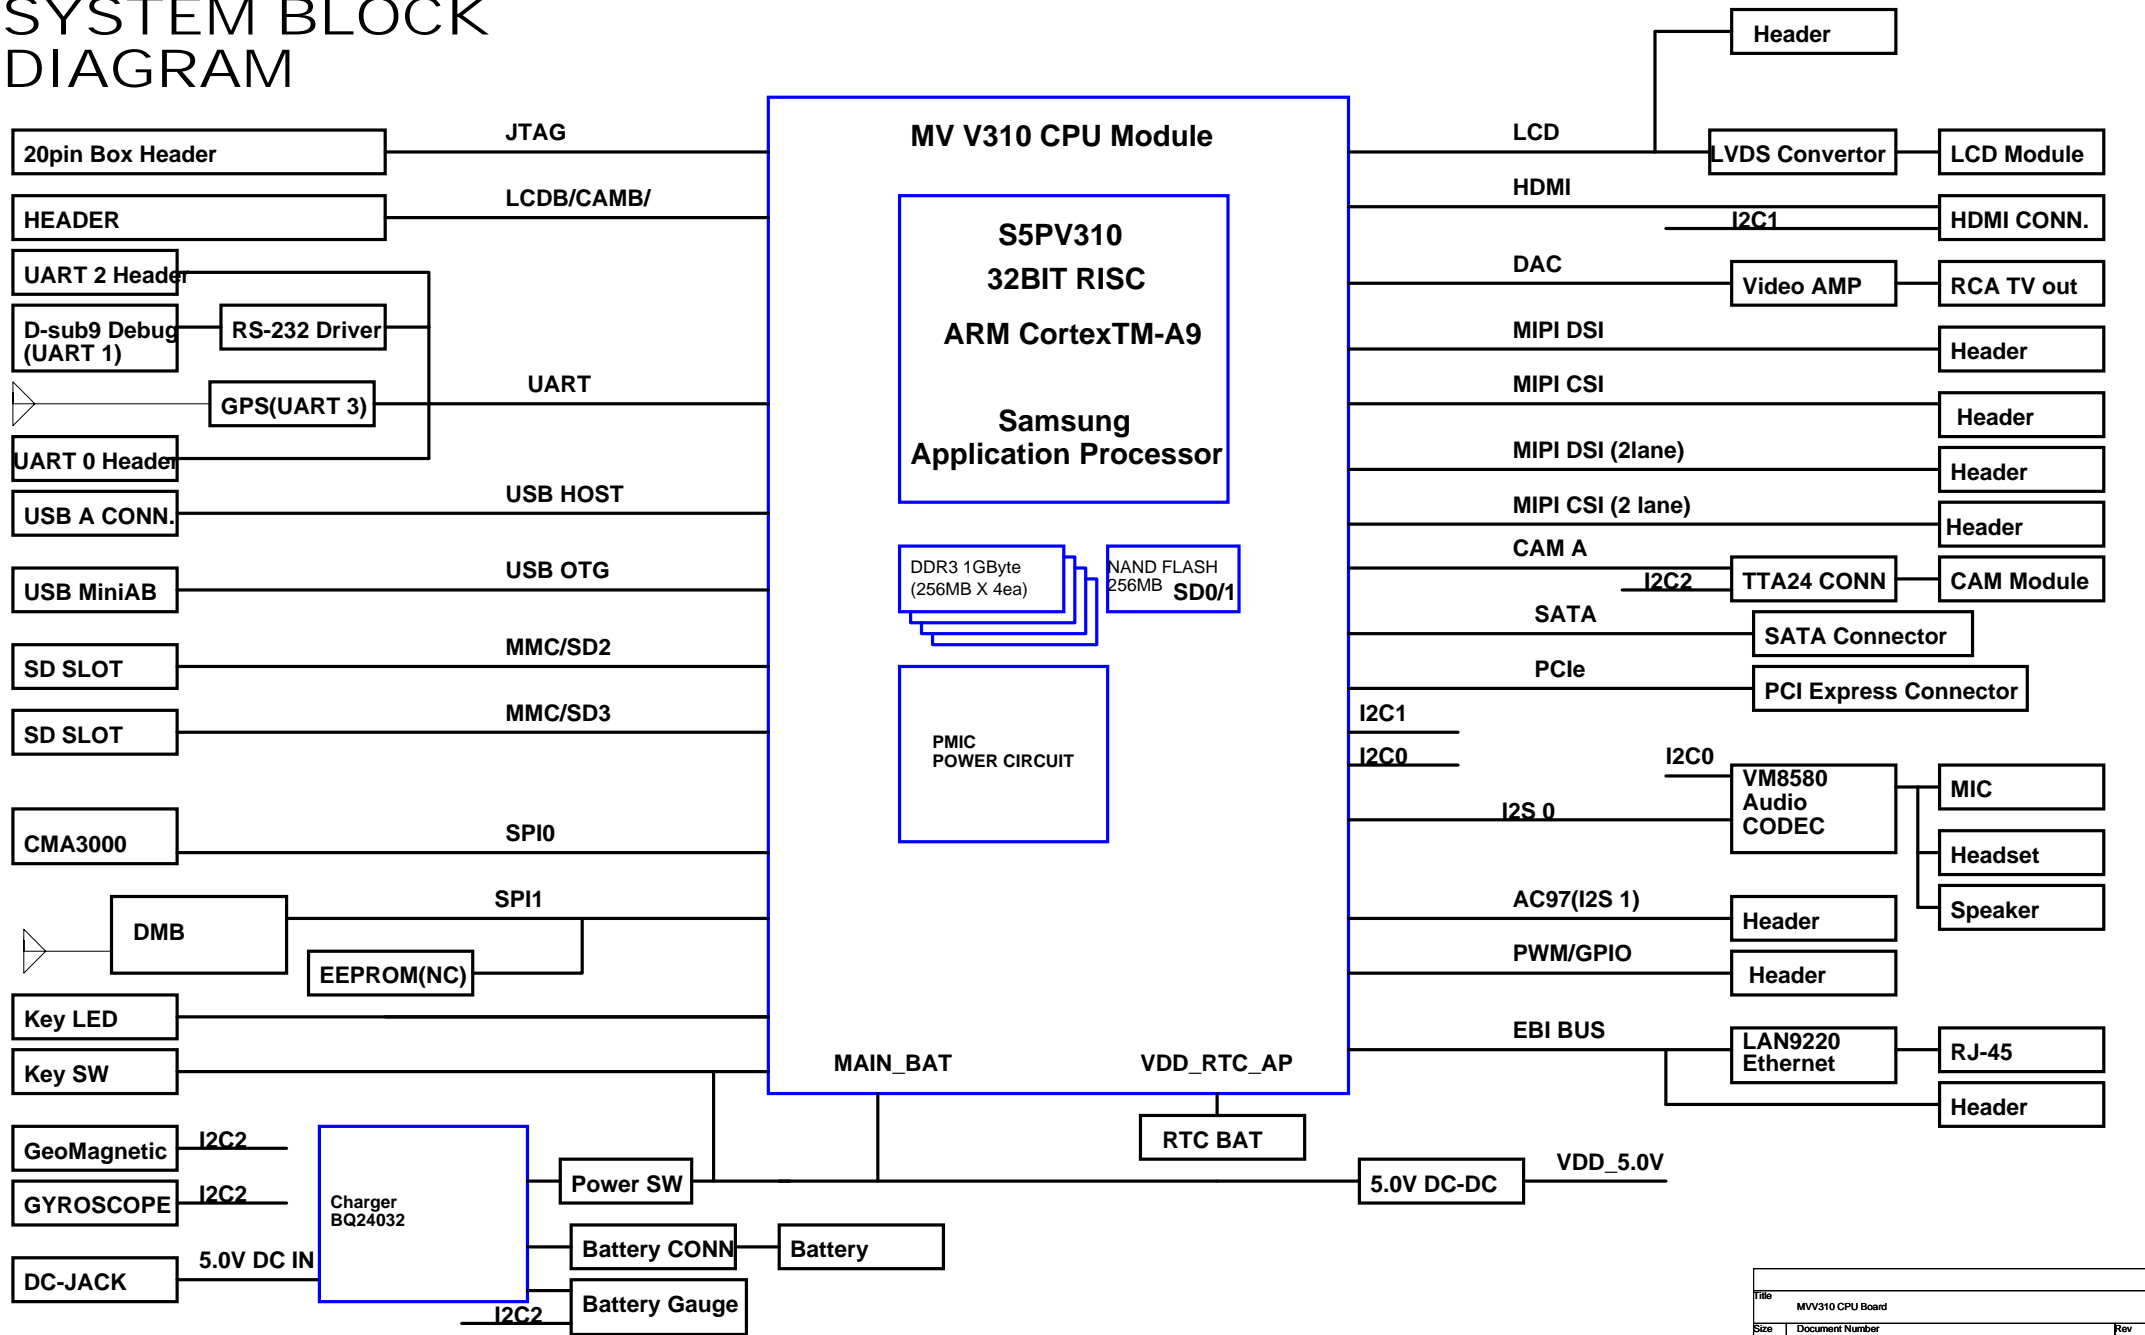

SYSTEM BLOCK DIAGRAM

Title			MVV310 CPU Board		
Size	Document Number	System Blockdiagram		Rev	V1.1
Date:	Wednesday, March 26, 2014	Sheet	2	of	14